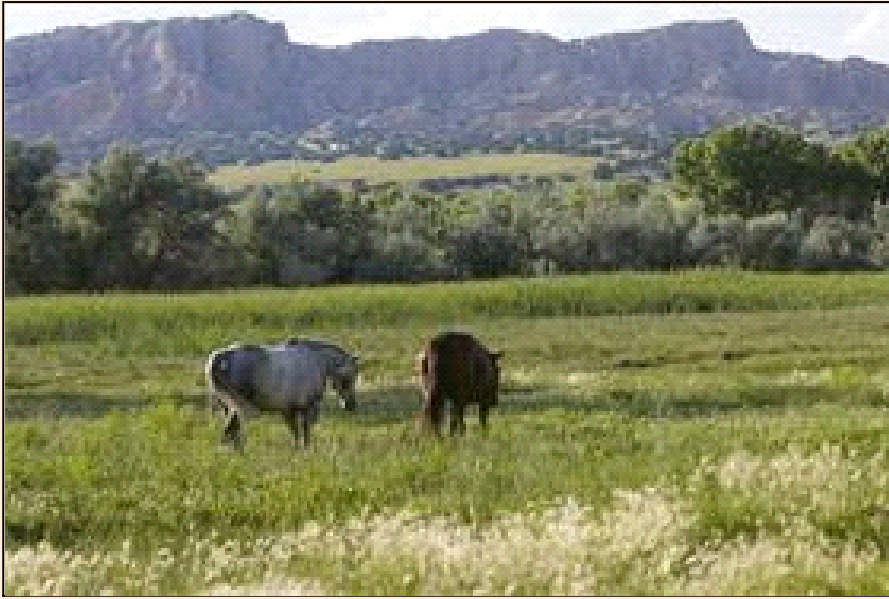

65-C CR 84 Pojoaque Property

POJOAQUE VALLEY LAND

PROPERTY DETAILS

Listing Price: **$248,000**

Listing: 65-C CR 84

Address: Pojoaque NM 87506

Full Baths: 0

Partial Baths: 0

Lot Size: 3 acres

Schools: Pojoaque Valley

QR Code:

On a SmartPhone?
Scan the QR code
to see this listing

PROPERTY DESCRIPTION

Unbelievable views! Las Barrancas almost in your back yard plus Sangre and Jemez Mountain views. Huge cottonwoods. Great building site. Electric and telephone to lot line. Easy commute to Santa Fe and Los Alamos. Horses welcome.